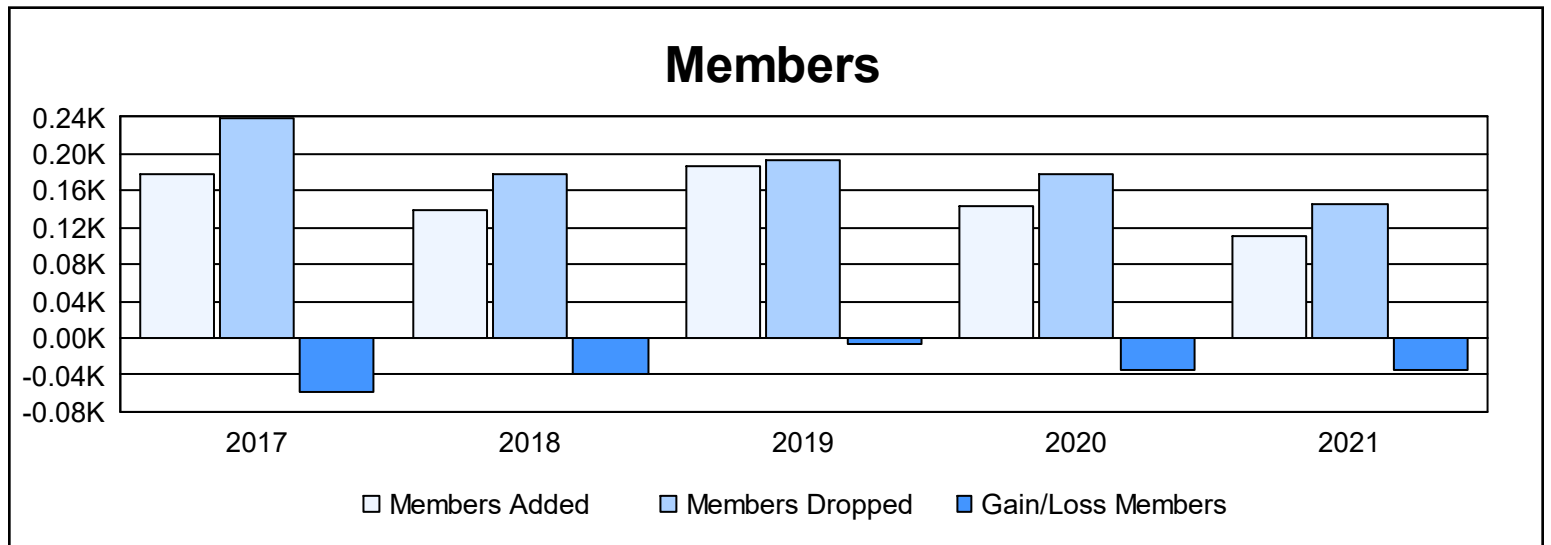

Year	New Clubs	Dropped Clubs	Gain/ Loss Clubs	New Members	Charter Members	Reinstate Members	Transfer Members	Total Member Added	Total Members Dropped	Gain/ Loss Members
2016-2017	2	2	0	110	52	6	11	179	238	-59
2017-2018	0	0	0	128	0	3	8	139	179	-40
2018-2019	0	0	0	169	0	12	6	187	193	-6
2019-2020	1	0	1	110	20	6	7	143	177	-34
2020-2021	0	1	-1	100	0	6	5	111	145	-34
<b>Average</b>	<b>1</b>	<b>1</b>	<b>0</b>	<b>123</b>	<b>14</b>	<b>7</b>	<b>7</b>	<b>152</b>	<b>186</b>	<b>-35</b>

### Membership Composition June 2021 Cumulative