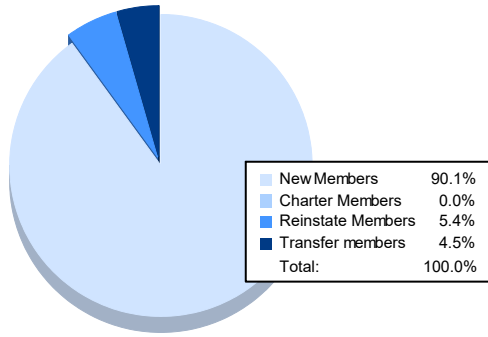

Year	New Clubs	Dropped Clubs	Gain/ Loss Clubs	New Members	Charter Members	Reinstate Members	Transfer Members	Total Member Added	Total Members Dropped	Gain/ Loss Members
2016-2017	2	2	0	110	52	6	11	179	238	-59
2017-2018	0	0	0	128	0	3	8	139	179	-40
2018-2019	0	0	0	169	0	12	6	187	193	-6
2019-2020	1	0	1	110	20	6	7	143	177	-34
2020-2021	0	1	-1	100	0	6	5	111	145	-34
<b>Average</b>	<b>1</b>	<b>1</b>	<b>0</b>	<b>123</b>	<b>14</b>	<b>7</b>	<b>7</b>	<b>152</b>	<b>186</b>	<b>-35</b>

### Membership Composition June 2021 Cumulative