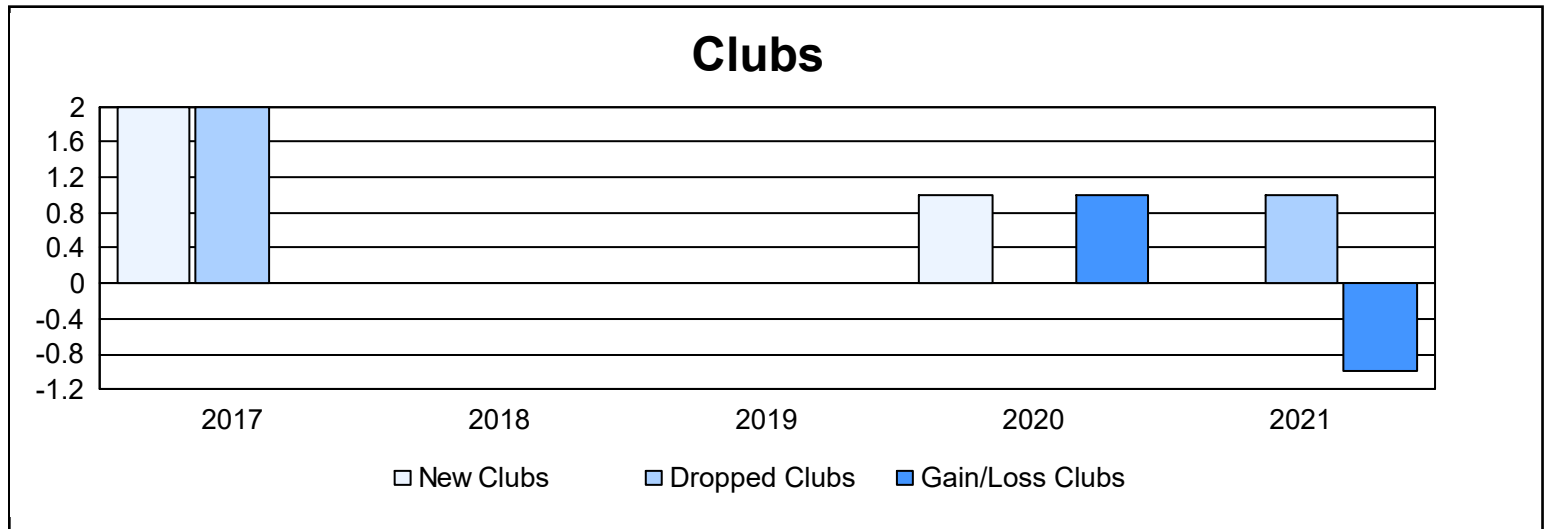

Year	New Clubs	Dropped Clubs	Gain/ Loss Clubs	New Members	Charter Members	Reinstate Members	Transfer Members	Total Member Added	Total Members Dropped	Gain/ Loss Members
2016-2017	2	2	0	110	52	6	11	179	238	-59
2017-2018	0	0	0	128	0	3	8	139	179	-40
2018-2019	0	0	0	169	0	12	6	187	193	-6
2019-2020	1	0	1	110	20	6	7	143	177	-34
2020-2021	0	1	-1	100	0	6	5	111	145	-34
<b>Average</b>	<b>1</b>	<b>1</b>	<b>0</b>	<b>123</b>	<b>14</b>	<b>7</b>	<b>7</b>	<b>152</b>	<b>186</b>	<b>-35</b>

### Membership Composition June 2021 Cumulative